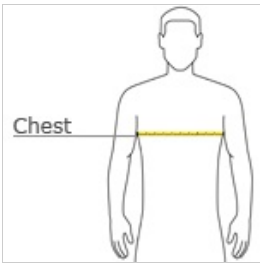

- 3.8-ounce, 100% cationic polyester interlock
- Removable tag for comfort and relabeling
- Set-in sleeves

CARE INSTRUCTIONS

Machine wash cold with like colors. Do not bleach. Do not use fabric softener. Tumble dry low, remove promptly. Cool iron if needed. Do not dry clean.

front

back

HOW TO MEASURE

CHEST
With arms down at sides, measure around the upper body, under arms and over the fullest part of the chest.

SIZE CHART

	XS	S	M	L	XL
Size	4	6/8	10/12	14/16	18/20
Chest	25-26	26-28	28-30	30-32	32-35